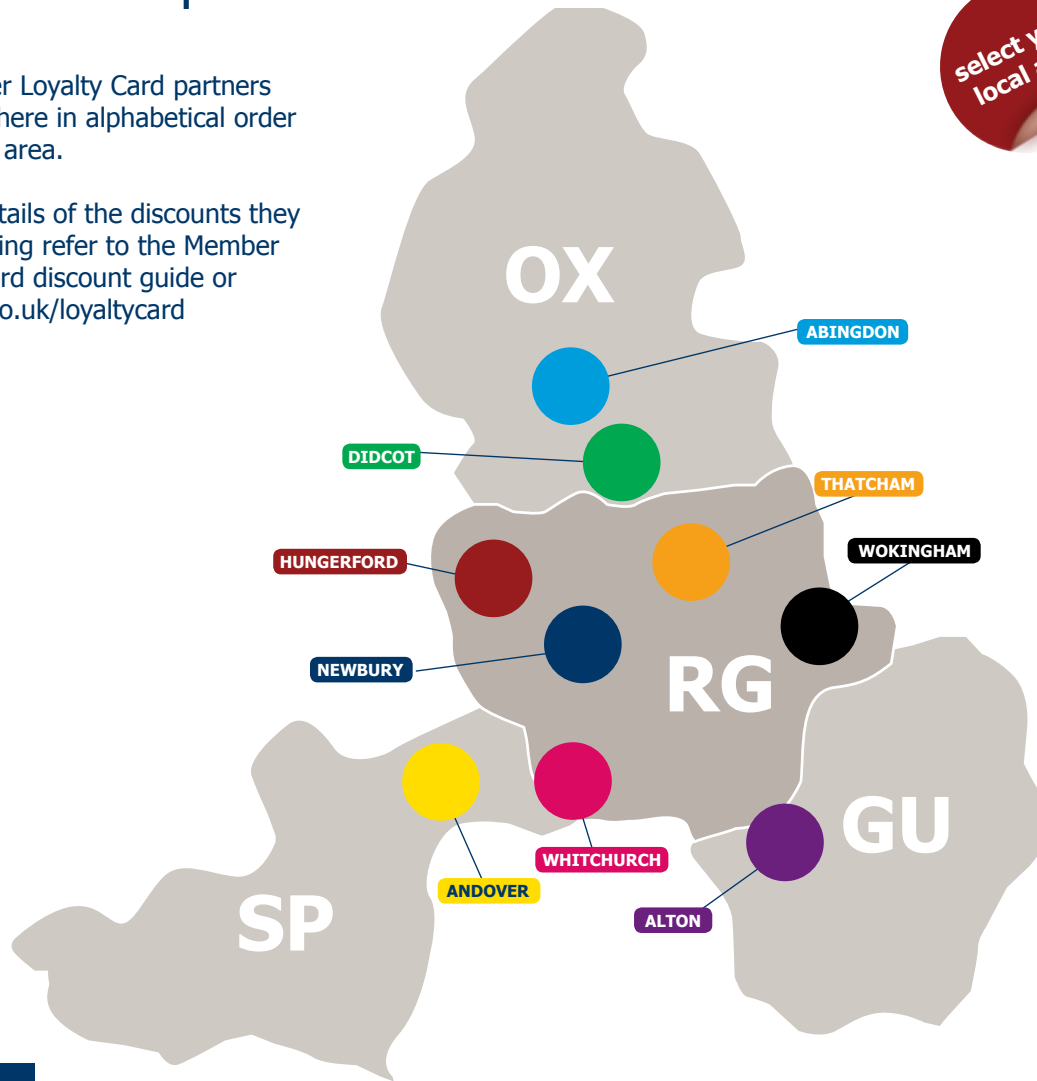

# Member Loyalty Card discount map

All Member Loyalty Card partners are listed here in alphabetical order by branch area.

For full details of the discounts they are providing refer to the Member Loyalty Card discount guide or [newbury.co.uk/loyaltycard](http://newbury.co.uk/loyaltycard)

## THATCHAM

- Krazy Klub
- Lakeside Superbowl
- Parkwood Leisure
- Rivar Sand and Gravel
- Shoe Care of Thatcham
- Szechuan Inn

## WHITCHURCH

- Testbourne Community School
- White Hart Hotel

## WOKINGHAM

- Baranda Restaurant
- The Big Apple
- Country Dry Cleaner & Cobbler
- The Retreat
- Rococo
- The Wild Card

Call **01635 555777** Visit us at [newbury.co.uk](http://newbury.co.uk)