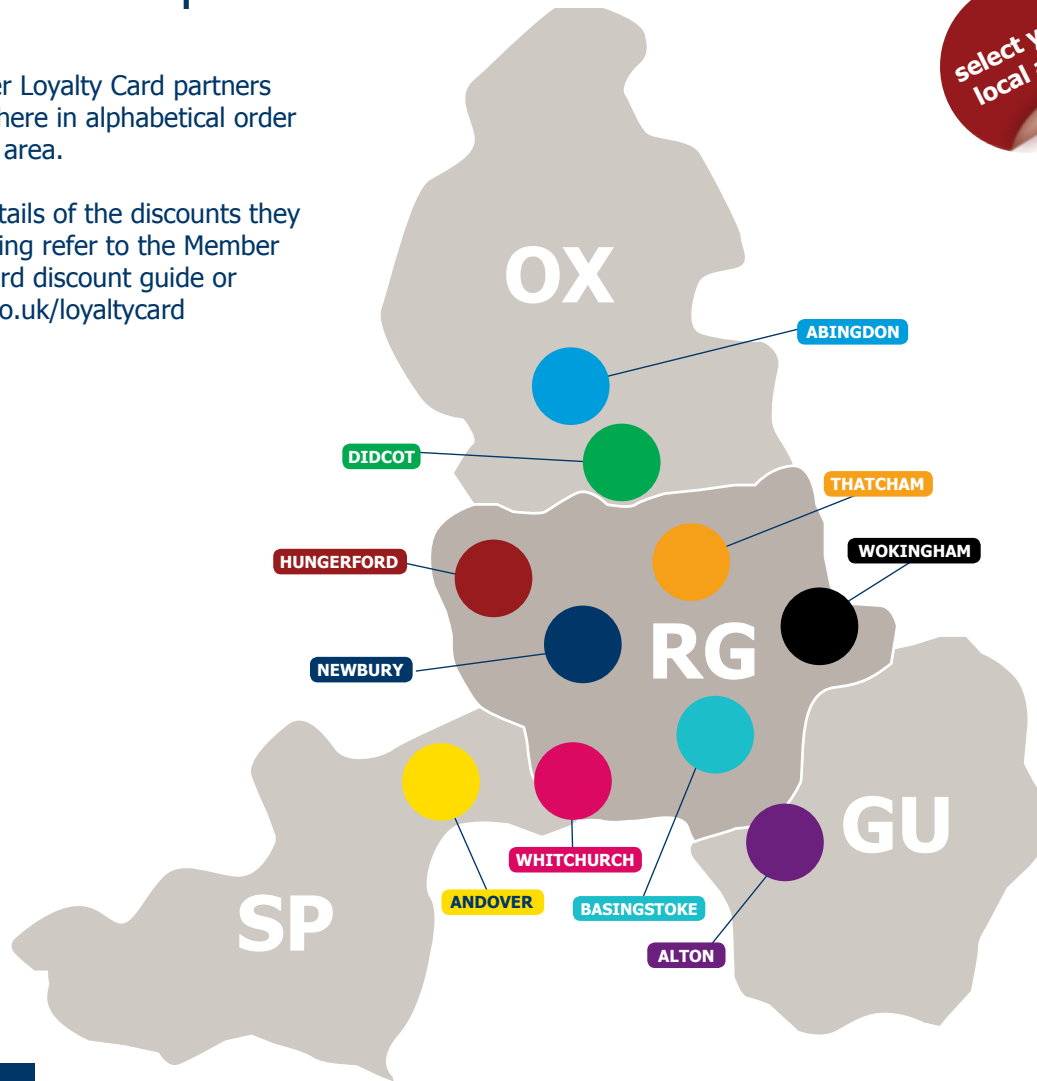

Member Loyalty Card discount map

All Member Loyalty Card partners are listed here in alphabetical order by branch area.

For full details of the discounts they are providing refer to the Member Loyalty Card discount guide or newbury.co.uk/loyaltycard

ANDOVER

- Andover Leisure Centre
- Leightons Opticians
- Mooch Trading Ltd
- Peak Health & Fitness Club
- Solitaire Jewellers

BASINGSTOKE

- Dawsons Music
- Delissimo
- Leightons Opticians
- Toni & Guy
- Wimpy

DIDCOT

- Broadways Public House
- DK Elegance
- Freemans Flowers
- Neater Cleaners
- The Treehouse Play Centre

HUNGERFORD

- Blue Bee The Florist
- Perfectly Posh
- Sugar Mouse

NEWBURY

- Adam Hillier Photography
- Barbershop
- Camp Hopson
- Charter Travel
- The Corn Exchange
- David Clulow Opticians
- Document House
- Gardner Leader
- Limes
- Marshall's Newbury
- Natures Corner
- Newbury & Crookham Golf Club
- Newbury College
- Newbury Racecourse
- Nuffield Health
- The Furze Bush Inn
- Torr Fashion Boutique
- Toni & Guy
- West Cornwall Pasty Co.

THATCHAM

- Acclaim Motor School
- Krazy Klub
- Lakeside Superbowl
- Leightons Opticians
- Rivar Sand and Gravel
- Shoe Care of Thatcham
- Szechuan Inn
- Wilder Wellbeing

WHITCHURCH

- Testbourne Community School
- White Hart Hotel